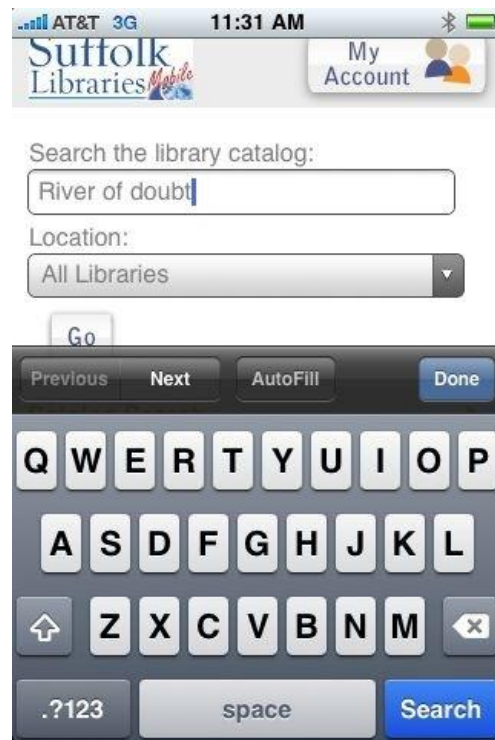

go.suffolkweb.org/mobile

Search, Pick Library, Results

go.suffolkweb.org/mobile

Search downloads, SuffolkWave Mobile

go.suffolkweb.org/mobile

Sign in, Account Info, Renew

go.suffolkweb.org/mobile

Library Info, Google Map Location