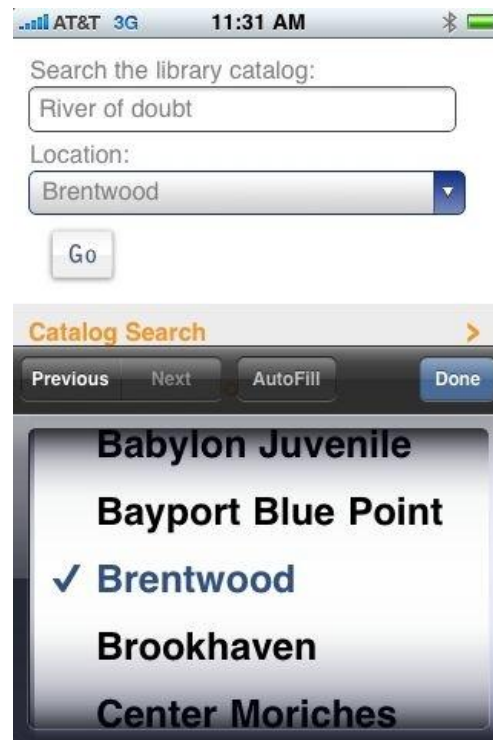

go.suffolkweb.org/mobile

Search, Pick Library, Results

go.suffolkweb.org/mobile

Search downloads, SuffolkWave Mobile

go.suffolkweb.org/mobile

Sign in, Account Info, Renew

go.suffolkweb.org/mobile

Library Info, Google Map Location