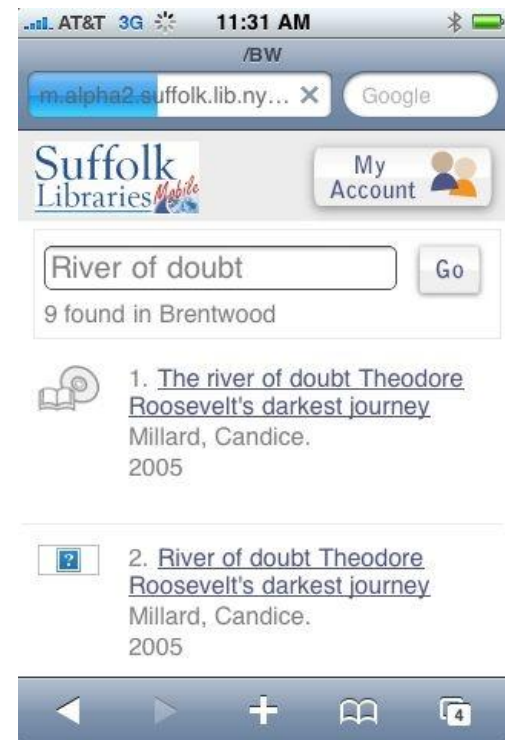

go.suffolkweb.org/mobile

Search, Pick Library, Results

go.suffolkweb.org/mobile

Search downloads, SuffolkWave Mobile

go.suffolkweb.org/mobile

Sign in, Account Info, Renew

go.suffolkweb.org/mobile

Library Info, Google Map Location